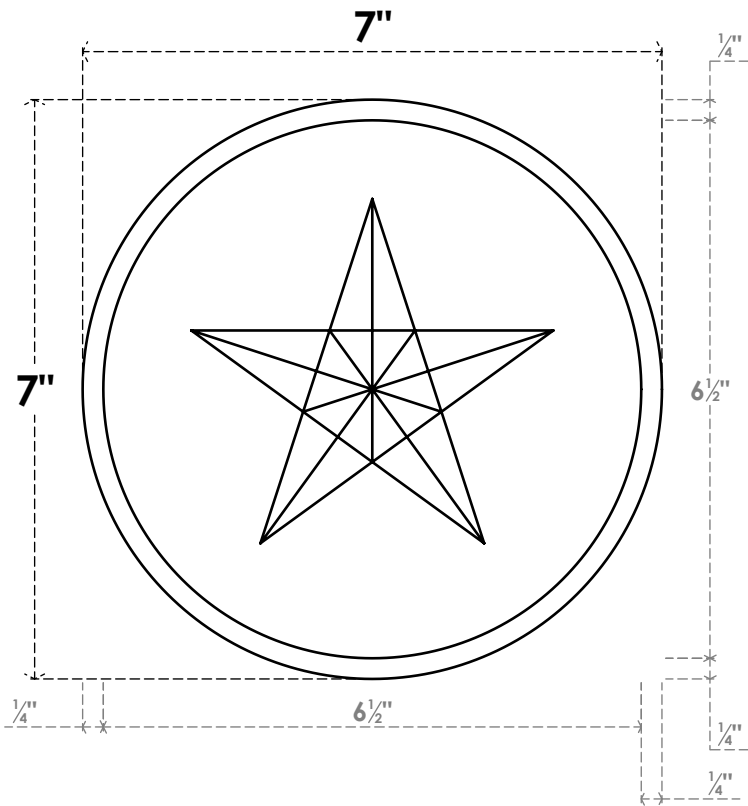

ROSP070X070X100GRY07

7"W X 7"H X 1"P STANDARD GRAYSON STAR ROSETTE WITH BEVELED EDGE, ARCHITECTURAL GRADE PVC

FRONT

SIDE

EKENA MILLWORK
2300 WEST MAIN ST.
CLARKSVILLE, TX 75426
TOLL FREE: 866-607-0453
WWW.EKENAMILLWORK.COM