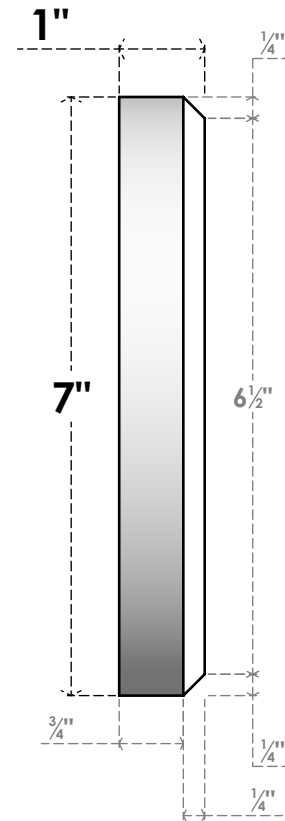

ROSP070X070X100GRY07

7"W X 7"H X 1"P STANDARD GRAYSON STAR ROSETTE WITH BEVELED EDGE, ARCHITECTURAL GRADE PVC

FRONT

SIDE

EKENA MILLWORK
2300 WEST MAIN ST.
CLARKSVILLE, TX 75426
TOLL FREE: 866-607-0453
WWW.EKENAMILLWORK.COM

NOTES

1. INSTALLATION TO BE COMPLETED IN ACCORDANCE WITH MANUFACTURER'S SPECIFICATIONS.
2. DRAWING MAY NOT BE TO SCALE
3. THIS DRAWING IS INTENDED FOR DESIGN AND PLANNING PURPOSES ONLY.
4. ALL INFORMATION CONTAINED HEREIN WAS CURRENT AT THE TIME OF DEVELOPMENT BUT MUST BE REVIEWED AND APPROVED BY THE PRODUCT MANUFACTURER TO BE CONSIDERED ACCURATE.
5. ARCHITECTURAL GRADE PVC PRODUCTS ARE MADE FROM EXPANDED CELLULAR PVC AND COME NATURALLY WHITE BUT MAY BE PAINTED